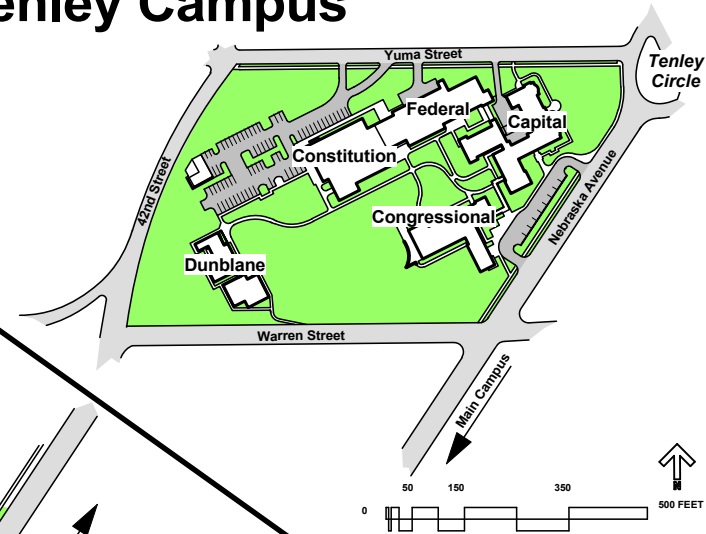

Washington College of Law

Tenley Campus

Vicinity Map

Tenley Campus
 4000 Brandywine Street
 4200 Wisconsin Avenue
 4620 Wisconsin Avenue
METRO

Main Campus

3201 New Mexico Ave.

AMERICAN UNIVERSITY
 WASHINGTON, DC