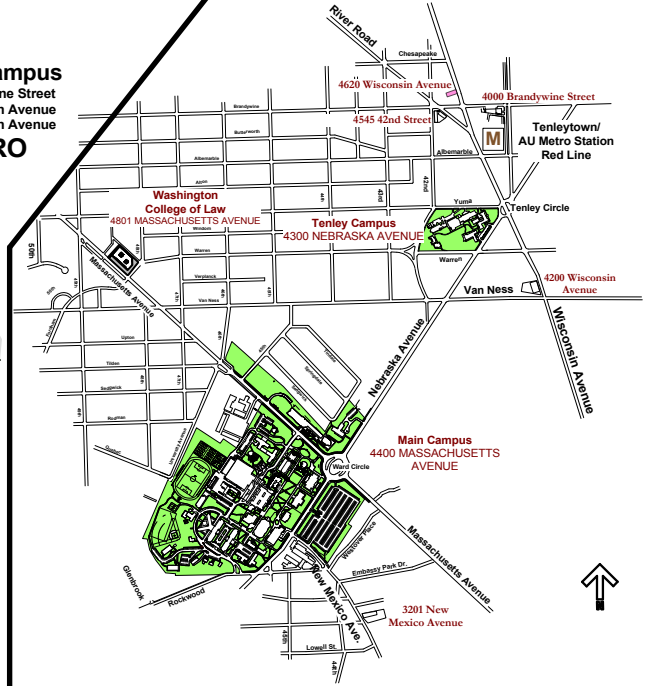

Washington College of Law

Tenley Campus

Vicinity Map

Tenley Campus
 4000 Brandywine Street
 4200 Wisconsin Avenue
 4620 Wisconsin Avenue
METRO

Main Campus

3201 New Mexico Ave.

AMERICAN UNIVERSITY
 WASHINGTON, DC